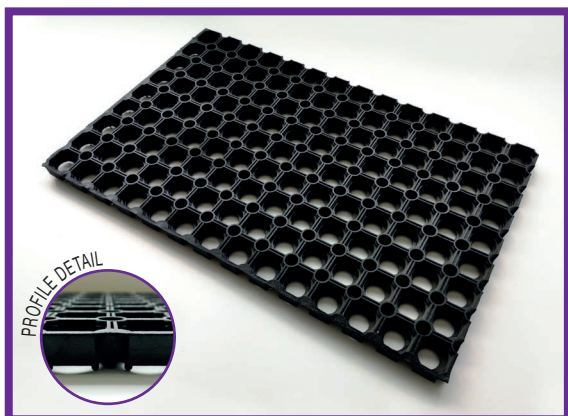

Rubber mats **DOMINO**

SUGGESTED LOCATION

INDOOR ✓

**COVERED
OUTDOOR** ✓

OUTDOOR ✓

STRENGTHS

- Plates with modular system
- Draining bottom with wide holes
- Very resistant to wear and to temperature changes

Mat.en plate in 100% natural rubber with wide holes, non-slip and anti-fatigue.
Thickness 23 mm c.a.

Overall thickness	23 mm
Weight	10 kg/m ²
Plate size	150 x 100 cm
Number of colors	1
Material	100% natural rubber
Bottom	Draining, non-slip anti-fatigue
Certifications	• Certificate of quality ISO 9001-2015