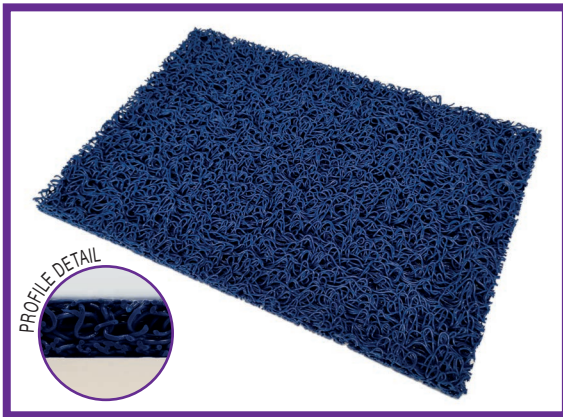

## Rubber mats **RI.VI.**

### STRENGTHS

- Dense texture with scraping action
- Draining mat
- Bfl-s1 fireproof

Mat.en open mesh rubber mat in soft vinyl curl, draining.  
Thickness 14 mm c.a..

Overall thickness	14 mm
Weight	5 kg/m <sup>2</sup>
Roll sizes	6 x 1,2 ml c.a. (available welding)
Number of colors	12
Material	Vinylic curl
Bottom	Open drainig mesh
Certifications	<ul style="list-style-type: none"> <li>• Certificate of quality ISO 9001-2015</li> <li>• Bfl-s1 certified</li> </ul>

## Color GAMME

R1

R3

R5

R7

R8

R11

R13