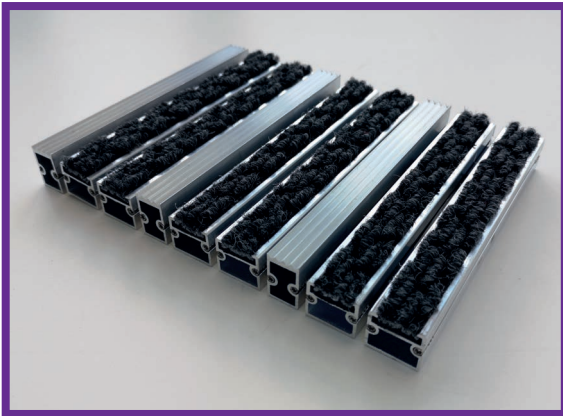

Entrance Mats PLATE 25 MISTO SCRAPE

SUGGESTED LOCATION	INDOOR ✓	COVERED OUTDOOR ✓	OUTDOOR	
	CAPACITY	STATIC LOAD* ↓ up to 10000 kg	DYNAMIC LOAD* → up to 800 kg	
STRENGTHS	• Best Seller profile • Extreme robustness and trailerable • Ideal for color profile customization