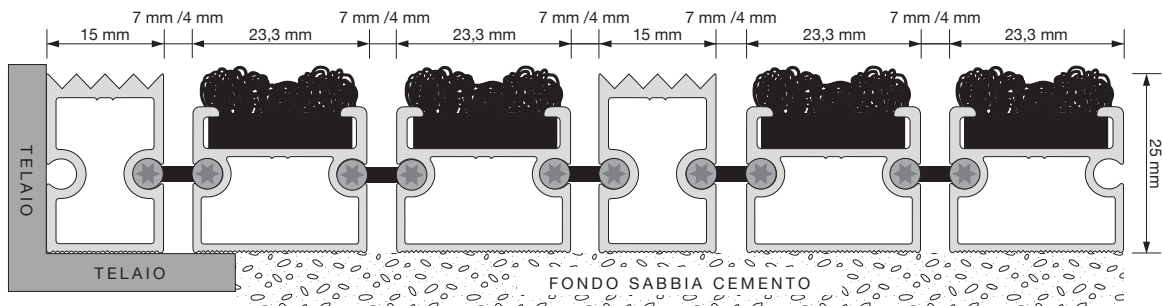

# Entrance Mats PLATE 25 MISTO SCRAPE

<b>SUGGESTED LOCATION</b>	INDOOR ✓	COVERED OUTDOOR ✓	OUTDOOR
	<b>CAPACITY</b>	<b>STATIC LOAD*</b> ↓ up to <b>10000 kg</b>	<b>DYNAMIC LOAD*</b> → up to <b>800 kg</b>
<b>STRENGTHS</b>	<ul style="list-style-type: none"> <li>• Best Seller profile</li> <li>• Extreme robustness and trailerable</li> <li>• Ideal for color profile customization</li> </ul>		

- Technical data refer to the proposed alternation (2 Needle-punched aran and 1 scrape). Are available on request other combination.

Structure in robust tubular aluminium wires joined by thermoplastic channels high-strengths buttonholes or closed. Lining in technical rich needle-punched almondy appearance and knurled aluminium profile combined in the favourite relation. Thickness 25mm. c.a.

Overall thickness	25 mm	Profile's material	Aluminium alloy EN AW-6060 from primary billet
Weight	15,2 kg/m <sup>2</sup>	Profile's MAX lenght	300 cm - 200 cm for outdoor (also evaluable extraordinary lenghts)
Daily crossings	over 5000	MAX lenght walkway	300 cm (also evaluable extraordinary lenghts)
Distance between profiles	Standard 7 mm (optional 4 mm)	Covering	Knurled aluminium profile Needle-punched ARAN 100% PP UV 1500 gr/m <sup>2</sup>
Ligation	Draining standard (optional closed)	Certifications	<ul style="list-style-type: none"> <li>• Certificate of quality ISO 9001-2015</li> </ul>
Profile's height	20 mm		
Middle section profile	1,2 mm		

\*The static load refers to the capacity of the mat on an area of 100 cm<sup>2</sup> (10x10 cm), while the dynamic one to the weight of a transpallet who faces the mat transversely. The studies have been carried out in collaboration with the University of Brescia.