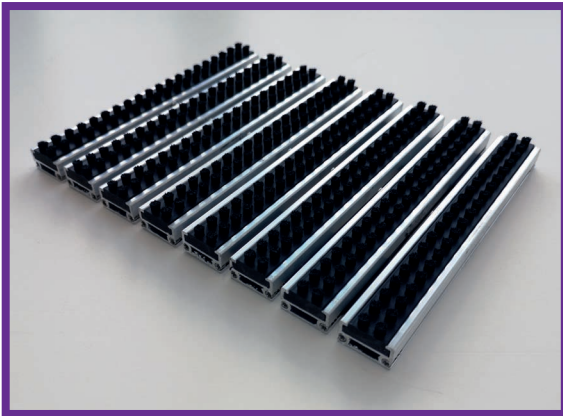

Entrance Mats PLATE 17 SPAZZOLA

| | | | |
|---------------------------|--|---|---|
| SUGGESTED LOCATION | INTERNO | ESTERNO COPERTO ✓ | ESTERNO ✓ |
| CAPACITY | STATIC LOAD* ↓ up to 4500 kg | DYNAMIC LOAD* → up to 500 kg |    |
| STRENGTHS | <ul style="list-style-type: none"> • More versatile profile • Strong scraping action for fine dirt • High non-slip action | |  R-13 |

Structure in robust PVC shock-proof and scratch-proof tubular profiles joined by thermoplastic high-strength channels perforated or closed. Non slip certification R-13 accorfin to DIN 51130 regulation. Space between the slats 7 or 4 mm. Lining of monofilament tufts of nylon. Thickness 17mm. c.a.