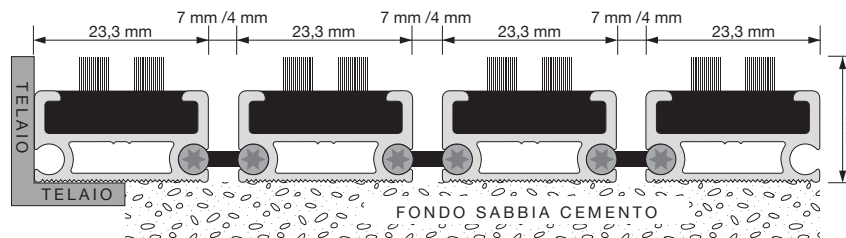

Entrance Mats PLATE 17 SPAZZOLA

| | | | |
|---------------------------|--|---|---|
| SUGGESTED LOCATION | INTERNO | ESTERNO COPERTO ✓ | ESTERNO ✓ |
| CAPACITY | STATIC LOAD* ↓ up to 4500 kg | DYNAMIC LOAD* → up to 500 kg |    |
| STRENGTHS | <ul style="list-style-type: none"> • More versatile profile • Strong scraping action for fine dirt • High non-slip action | |  R-13 |

Structure in robust PVC shock-proof and scratch-proof tubular profiles joined by thermoplastic high-strength channels perforated or closed. Non slip certification R-13 accorfin to DIN 51130 regulation. Space between the slats 7 or 4 mm. Lining of monofilament tufts of nylon. Thickness 17mm. c.a.

| | | | |
|---------------------------|-------------------------------------|----------------------|---|
| Overall thickness | 17 mm | Profile's material | Aluminum alloy EN AW-6060 from primary billet |
| Weight | 14 kg/m ² | Profile's MAX lenght | 300 cm - 200 cm for outdoor (also evaluable extraordinary lenghts) |
| Daily crossings | over 5000 | MAX lenght walkway | 300 cm (also evaluable extraordinary lenghts) |
| Distance between profiles | Standard 7 mm (optional 4 mm) | Covering | Section PA monofilament tufts of nylon 0,3 mm punched on thermoplastic support |
| Ligation | Draining standard (optional closed) | Certifications | <ul style="list-style-type: none"> • Certificate of quality ISO 9001-2015 • R-13 according to DIN 51130 |
| Profile's height | 12 mm | | |
| Middle section profile | 1,2 mm | | |

*The static load refers to the capacity of the mat on an area of 100 cm² (10x10 cm), while the dynamic one to the weight of a transpallet who faces the mat transversely. The studies have been carried out in collaboration with the University of Brescia.